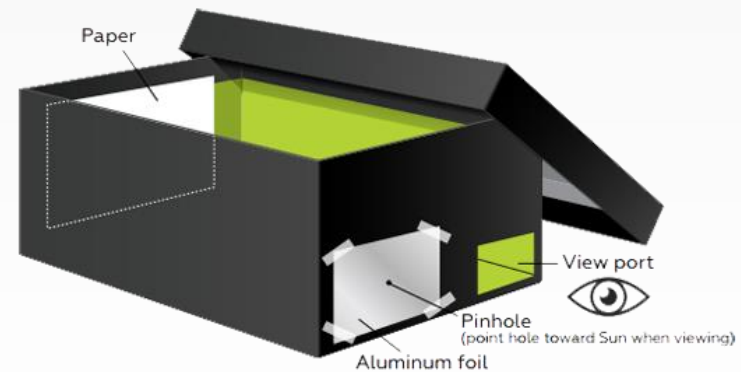

#Eclipse2017

Personal Safety

- Wear solar eclipse glasses.
- Or use pin-hole box.
- Follow all rules of observation.
- Prepare for heat and hydration.

www.modot.org/eclipse

www.eclipse2017/nasa.gov