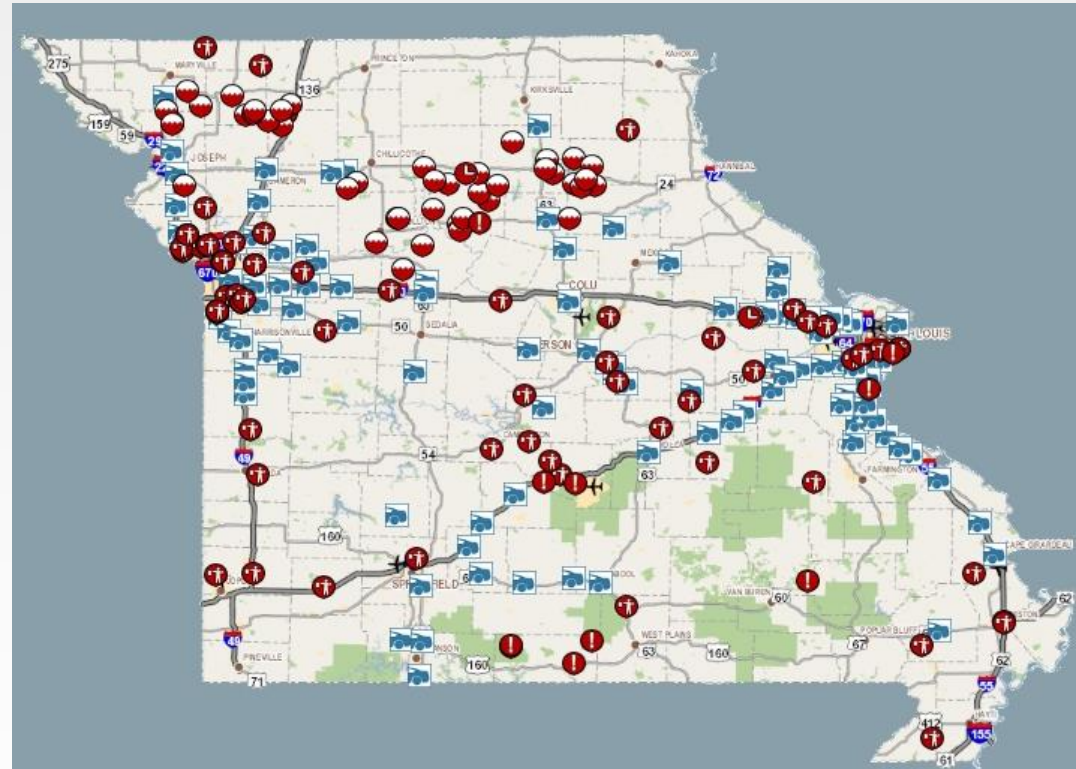

Total Solar Eclipse August 21st

Path of Total Solar Eclipse

SEMA Coordination

MISSOURI
DEPARTMENT OF
NATURAL RESOURCES

MoDOT EOC Preparations

- District Coordinators
- Prepare to close rest areas when full
- Prepare to respond to crashes / assist Patrol
- Increased Customer Service staffing
- Limited work zones

Driving Safety Tips

DMS and Social Media

DMS Messaging

Social Media

AASHTO TransComm

- Task force of 14 states plus others
- Key public safety messages
- Working with meteorologists and other media
- Share best practices