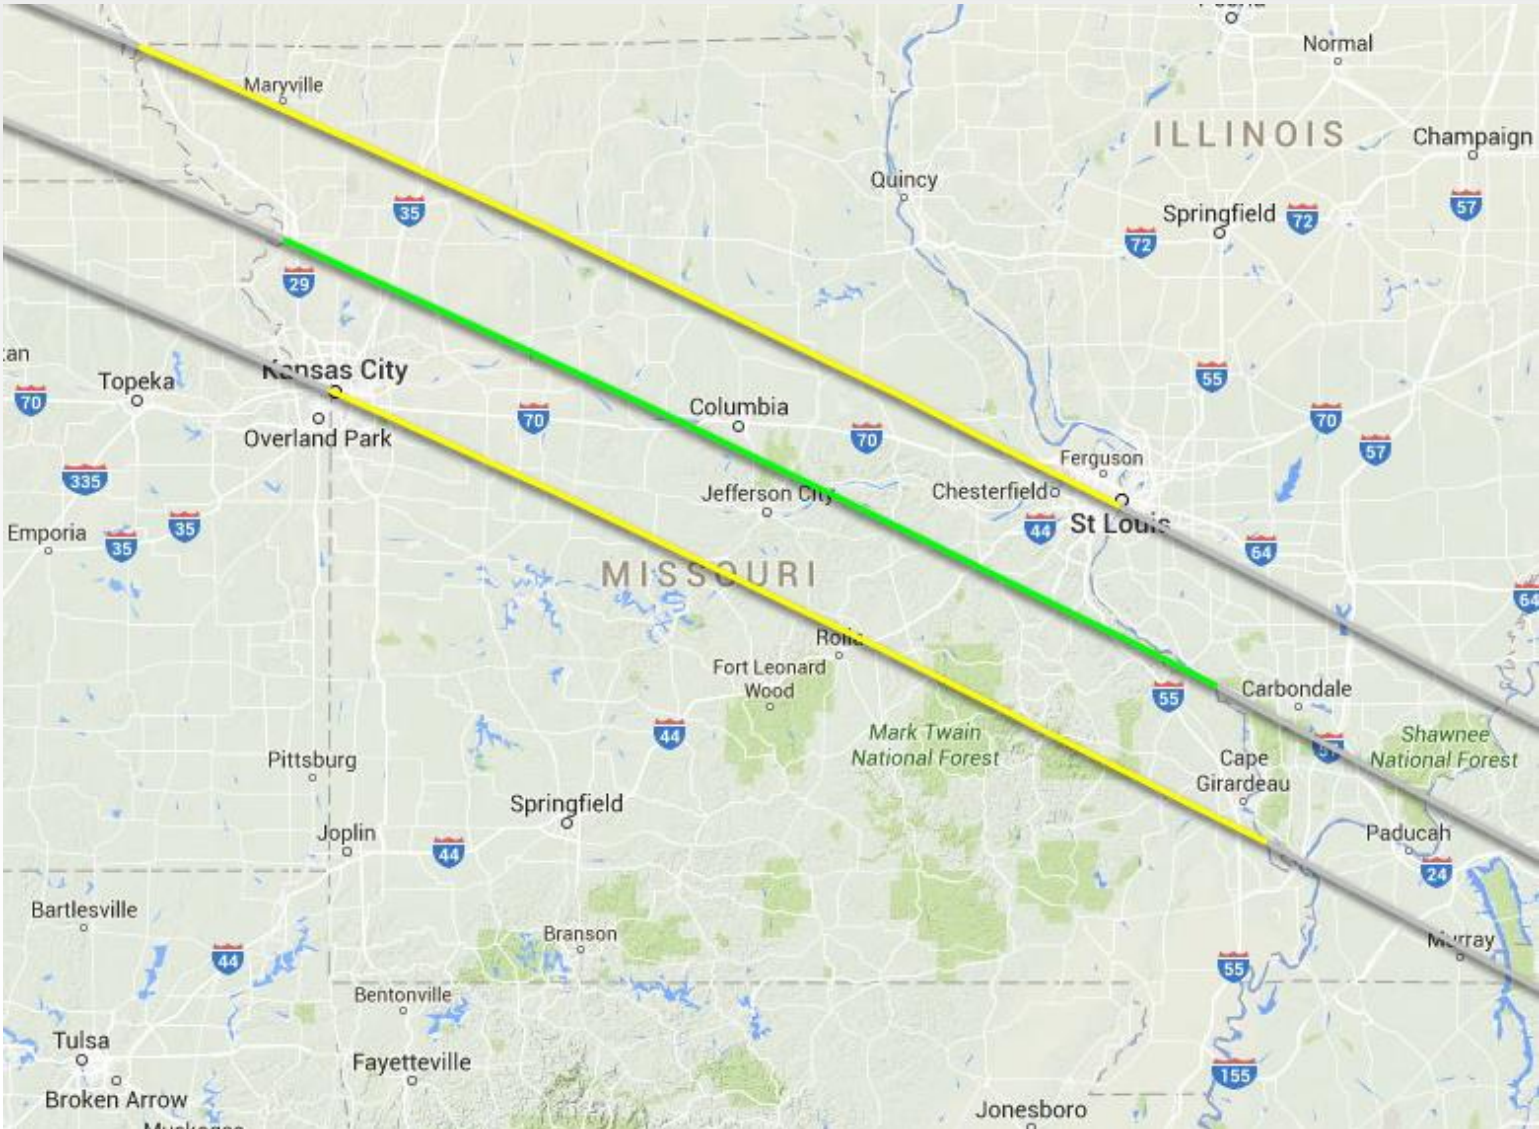

Total Solar Eclipse August 21st

Path of Total Solar Eclipse

SEMA Coordination

MISSOURI
DEPARTMENT OF
NATURAL RESOURCES

MoDOT EOC Preparations

- District Coordinators
- Prepare to close rest areas when full
- Prepare to respond to crashes / assist Patrol
- Increased Customer Service staffing
- Limited work zones